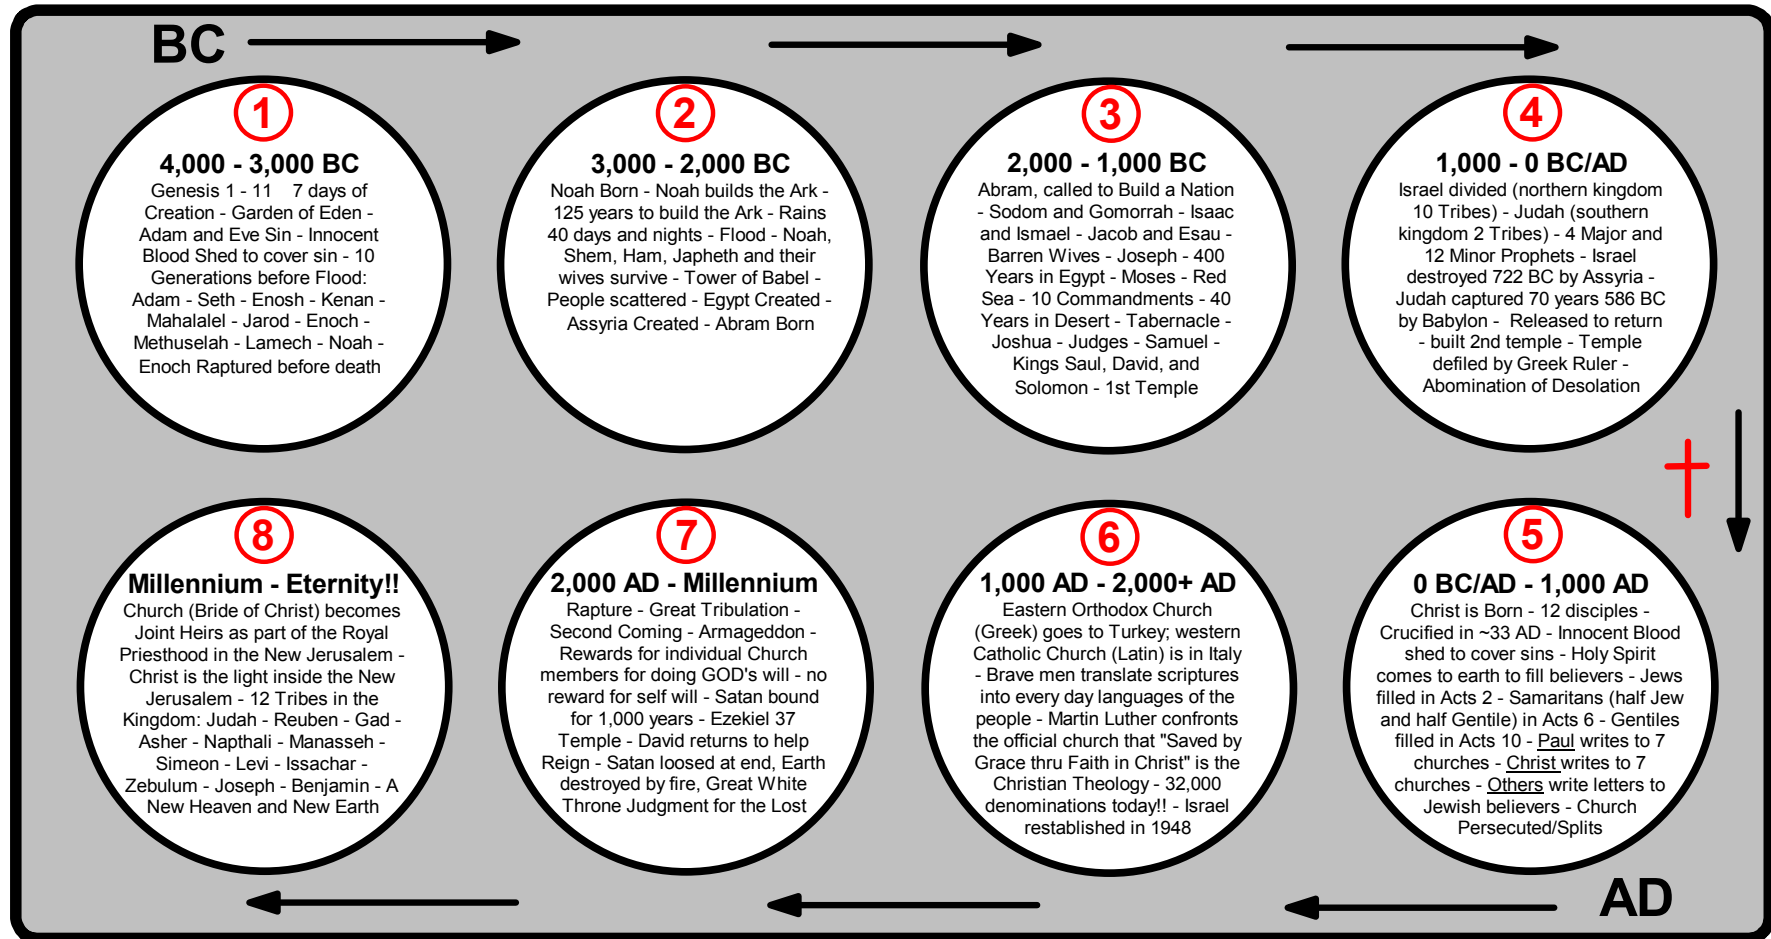

The 8 Cylinder Engine Block Bible Timeline

In general terms, any bible timeline can be divided into 8 sections. This bible timeline uses the cylinder holes in an 8 cylinder engine block to display the 7,000 year story of redemption found in the Christian bible (dates are approximate). The first thousand years, Creation thru the birth of Noah, occurs in cylinder #1 (4,000 - 3,000BC). Cylinder #2 contains events from Noah thru the birth of Abram (3,000 - 2,000BC). Cylinder #3 contains events from Abraham (name was changed by GOD) until the United Kingdom of Israel splits (2,000 - 1,000BC). Cylinder #4 contains events from the time of the Divided Kingdom until the birth of Christ (1,000 - 0 BC/AD). Cylinder #5 contains events from the birth of Christ until the Christian Church splits in 1,054AD. Cylinder #6 contains events from the time the church splits until the Rapture/Second Coming/Great Tribulation (soon??). Cylinder #7 contains events during the the 1,000 year Millennial Reign described in Ezekiel 37, 40 thru 48, Isaiah 65. And finally, cylinder #8 contains the New Heaven, New Earth, and New Jerusalem!